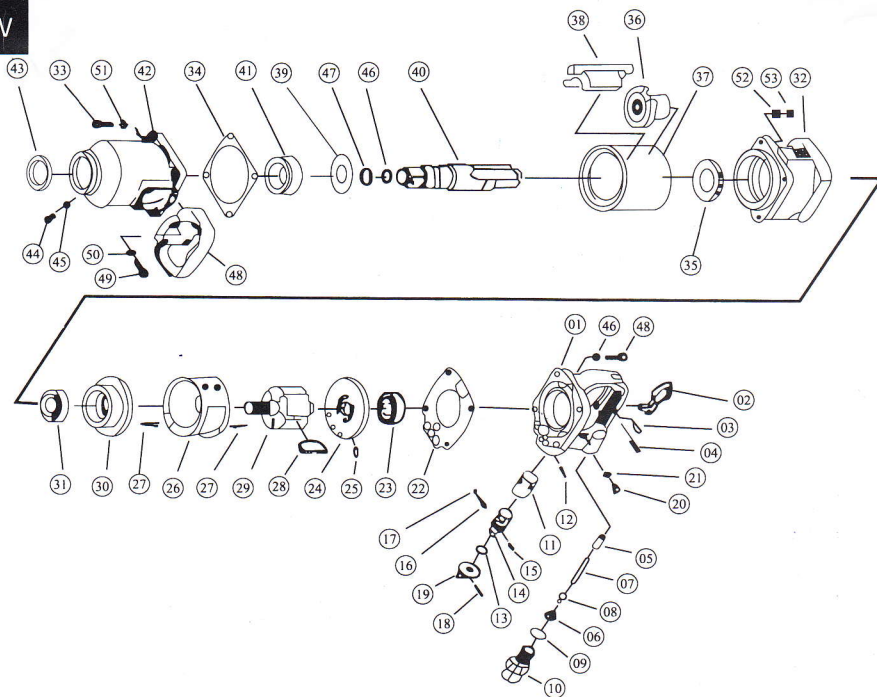

1" AIR IMPACT WRENCH

EXPLODED VIEW

PARTS LIST

PARTS No.	Name Of Parts	Perset	PARTS No.	Name Of Parts	Perset
1	Handle	1	27	Spring pin	2
2	Switch	1	28	Leaf	6
3	Spring pin	1	29	Impeller	1
4	Needle pin	1	30	After the Cover	1
5	Throttle bushing	1	31	Bearing	1
6	Throttle spring	1	32	Chassis	1
7	Throttle pin	1	33	Hexagon screw	4
8	Throttle	1	34	Ring	1
9	O-ring	1	35	Gasket	1
10	Inlet Bushing	1	36	Hanawa	1
11	Valve Bushing	1	37	Hammer rack	1
12	Spring pin	1	38	Eccentric block	2
13	O-ring	1	39	Thrust Washer	1
14	Valve	1	40	Axis	1
15	Spring pin	1	41	Bearing	1
16	Spring	1	42	Hammer Shell	1
17	Ball	1	43	Anti-oil-ring	1
18	Spring pin	1	44	Oil Plug Screw	1
19	Copper sleeve	1	45	O-ring	1
20	Oil Plug Screw	1	46	O-ring	1
21	O-ring	1	47	Fixed ring	1
22	Shell ring	1	48	D-Handle	1
23	Bearing	1	49	Spring washer	4
24	After the Cover	1	50	Hex cap bolts	4
25	Spring pin	1	51	Elastic washer	4
26	Cylinder	1	52	Hex Nut	12